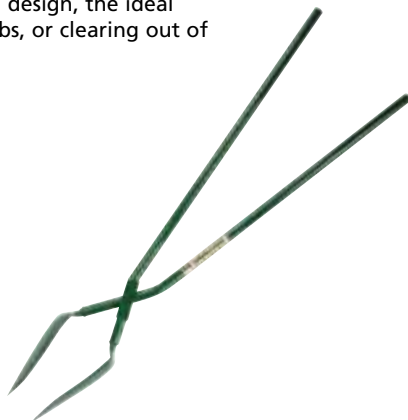

Shovel holer

Traditional scissor action design, the ideal tool for small fencing jobs, or clearing out of manholes and drains.

Code 11032

4 hrs	£3.60
1 day	£6.00
2 days	£9.00
3 days	£10.50
4-7 days	£12.00